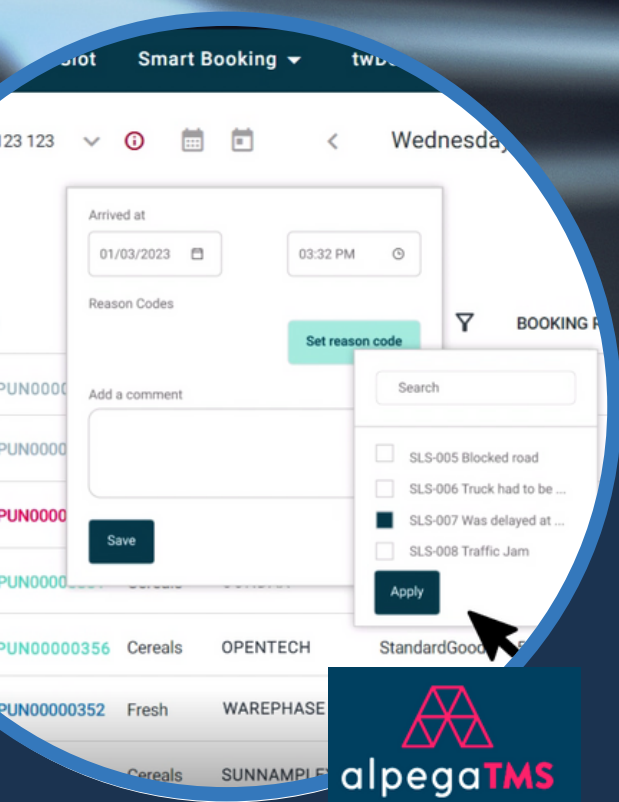

„Tired and scared of the endless line of trucks waiting to be unloaded? Unlock the full potential of your warehouse with a dock scheduling solution! With **AIM PARTNERS** powered by ALPEGA Smart booking“

SMART BOOKING

Challenges you may be facing:

- CHAOS DUE TO ENDLESS LINE OF TRUCKS (LACK OF VISIBILITY, WRONG DOCKS ETC.)
- LONG WAITING TIMES FOR UNLOADING
- LONG WAITING TIMES FOR LOADING
- DELAYED DELIVERY
- HIGH INVENTORY
- HIGH TRANSPORT COSTS AND DEMURRAGE FEES

Let AIM PARTNERS experts help you to book the perfect slot for your carriers. Smart scheduling with configurable rules based on goods types and other parameters. With AIM PARTNERS powered by ALPEGA Smart booking you are always online and can stop paying for demurrage.

You can streamline the daily work and time management of your warehouse. You get a full overview of your daily agenda, delays and changes - all in one centralized tool. This increase productivity and better distribution of resources, reduce waiting times. Furthermore the report analysis with detailed analysis of KPIs and performance is included.